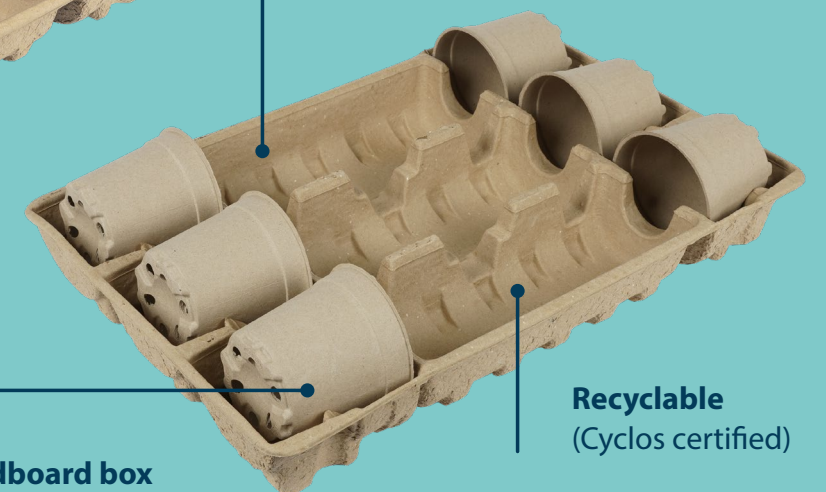

Multiple in-box trays can be included in a single box

Easy to secure in the matching cardboard box

Recyclable (Cyclos certified)