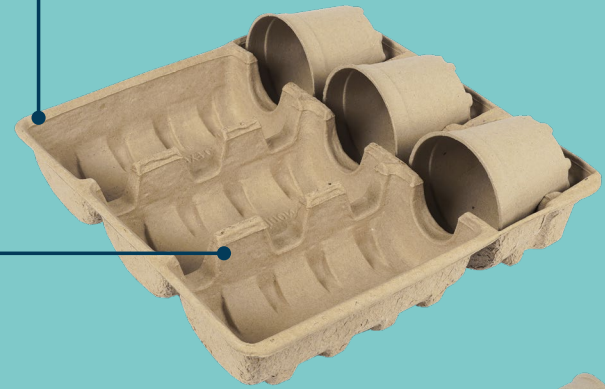

IN-BOX TRAYS

THIS IS THE WAY TO SEND POTPLANTS EFFICIENTLY AND SUSTAINABLY!

This packaging solution enables you to horizontally place the plants in a tray. The in-box tray is suitable for plants of varying pot sizes, and multiple trays can be stacked above one another in the shipping box. Talk about smart design! We have made the die-cut drawing of the matching shipping box available for you, so that you can order it from your supplier.

Three pot sizes possible in a single pack (10.5, 12, and 13 cm)

Made from 100% recycled paper and cardboard